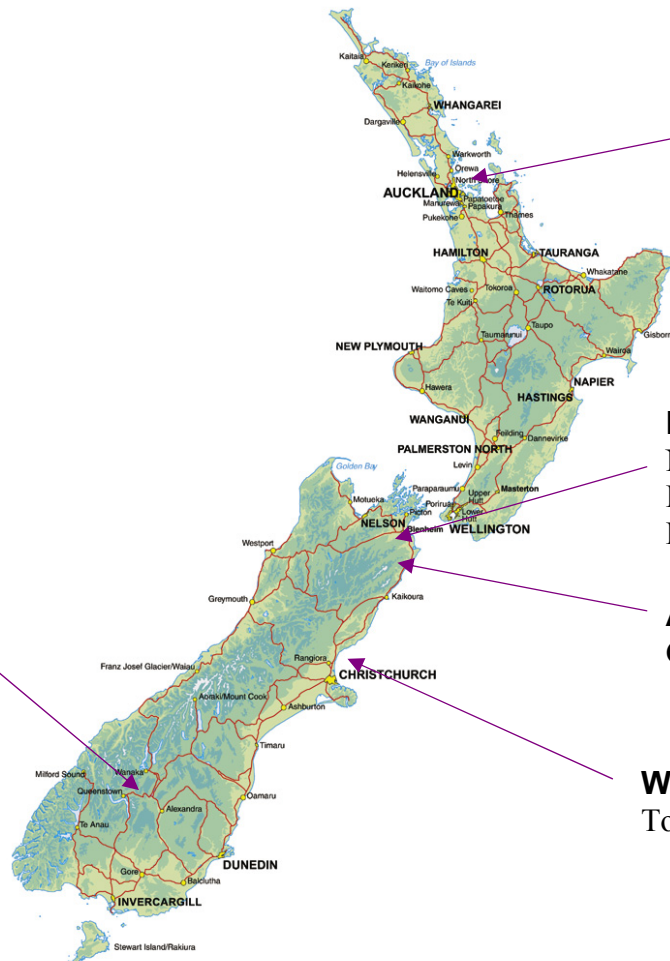

Where is New Zealand?¹

Central Otago
Bannock Brae Estate
Rockburn

Waiheke Island
Peninsula Estate

Marlborough
N° 1 Estate
Domaine Georges Michel
Marlborough Wines

Awatere Valley
Clos Marguerite

Waipara
Torlesse

¹ Cover photos and maps reprinted with permission of Tourism New Zealand